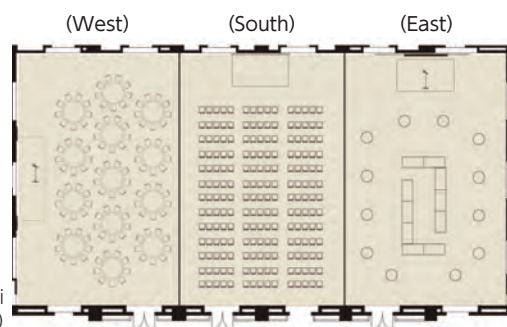

Grand Ballroom Sendai (divided into 3)