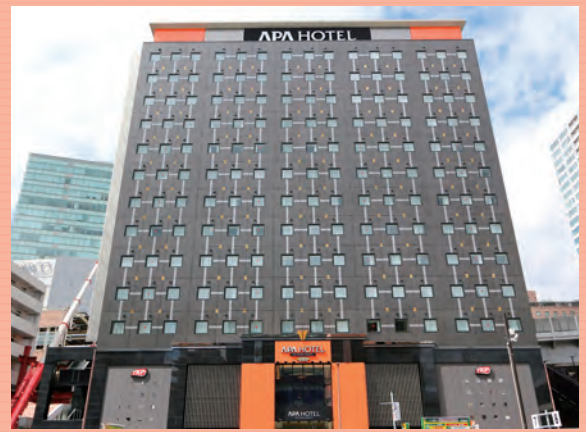

TKP GARDEN CITY SENDAI EKI KITA (APA HOTEL TKP SENDAI EKI KITA)

Address | 201-1 Nakakecho, Miyagino-ku, Sendai
TEL : 81-22-200-2619 FAX : 81-22-296-1551

Access | 5 minutes walk from JR Sendai Station.

E-mail | sendai@tkp.jp
Available hours | 8:00~22:00
(Please consult us for out of hours use)
Reception desk hours | 9:00~20:00
Closed | Open all year round

This is a newly-built hotel opened in October 2018. By utilizing the accommodation together with the adjoining conference room building (to be opened in 2019), the facility can be used in a variety of ways including for events held over multiple days.