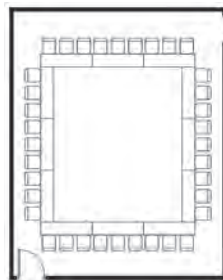

Dining Facilities

Name	Kind	Seating Capacity
Restaurant	Japanese /Western cuisine	56

School style(42 seats)

Hollow square style(36 seats)

School style(54 seats)

Seminar style(51 seats)

U-shaped style(30 seats)

Island style(36 seats)

Hollow square style(36 seats)

Island style(45 seats)

Keyaki

Icho