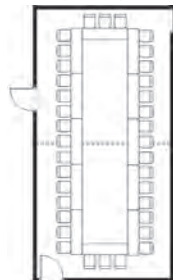

Convention Facilities

Name	Floor (m)	Capacity					Ceiling height (m)	Divisible	Internet	Dining/drinking	Approx. fee (9:00 ~ 17:00 /incl. tax)	Remarks
		Theater	School	Hollow Square Style	Dinner	Buffet						
Matsushima	273	—	255	90	160	250	3.1	Can be divided	Wifi/Free	○	146,900 yen/8hrs (Every day)	—
Zao	273	—	255	90	160	250	3.1	Can be divided	Wifi/Free	○	146,900 yen/8hrs (Every day)	—
Aoba	136	—	96	48	60	100	2.7	×	Wifi/Free	○	69,200 yen/8hrs (Every day)	—
Icho	76	—	54	36	40	60	2.7	×	Wifi/Free	○	41,100 yen/8hrs (Every day)	—
Keyaki	61	—	42	36	30	50	2.7	Can be divided	Wifi/Free	○	27,000 yen/8hrs (Every day)	—
Kaede	53	—	42	30	30	50	2.7	Can be divided into 3	Wifi/Free	○	28,100 yen/8hrs (Every day)	—
Sakura	26	—	—	16	—	—	2.7	×	Wifi/Free	○	18,400 yen/8hrs (Every day)	—

Dining Facilities

Name	Kind	Seating Capacity
Restaurant	Japanese /Western cuisine	56

School style(42 seats)

Hollow square style(36 seats)

School style(54 seats)

Seminar style(51 seats)

U-shaped style(30 seats)

Island style(36 seats)

Hollow square style(36 seats)

Island style(45 seats)

Keyaki

Icho