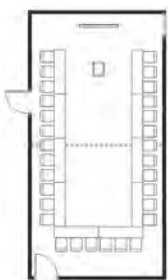

Dining Facilities

Name	Kind	Seating Capacity
Restaurant	Japanese /Western cuisine	56

School style(42 seats)

Hollow square style(36 seats)

School style(54 seats)

Seminar style(51 seats)

U-shaped style(30 seats)

Island style(36 seats)

Hollow square style(36 seats)

Island style(45 seats)

Keyaki

Icho