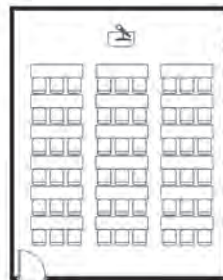

Dining Facilities

Name	Kind	Seating Capacity
Restaurant	Japanese /Western cuisine	56

School style(42 seats)

Hollow square style(36 seats)

School style(54 seats)

Seminar style(51 seats)

U-shaped style(30 seats)

Island style(36 seats)

Hollow square style(36 seats)

Island style(45 seats)

Keyaki

Icho