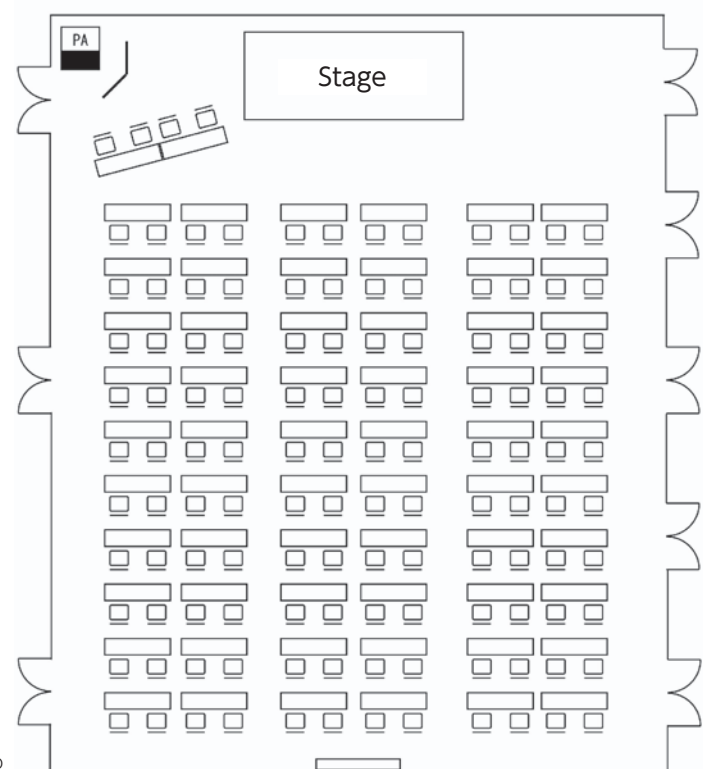

Algo

Dining Facilities

Name	Kind	Seating Capacity
Restaurant KANON	Global Buffet	96 (incl. 32 in private rooms)