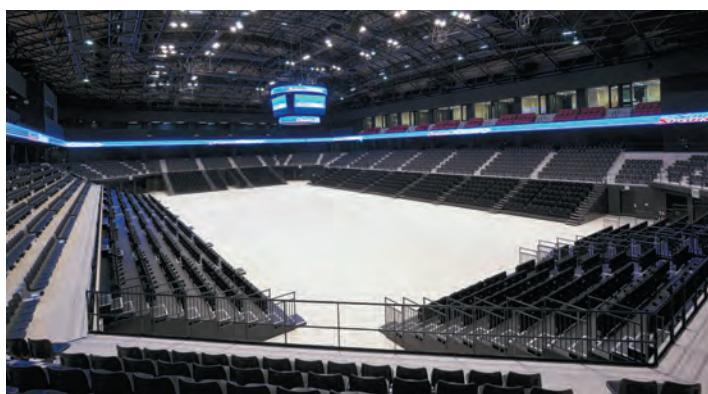

Other Services

Parking	Language	Business center	Barrier-free
Car parking available for organizers	×	-	Wheelchair compatible toilet/Elevator for the disabled/Nursing room
How to apply	Advance Reservations		
WebSite/E-mail	×		

Xebio Arena