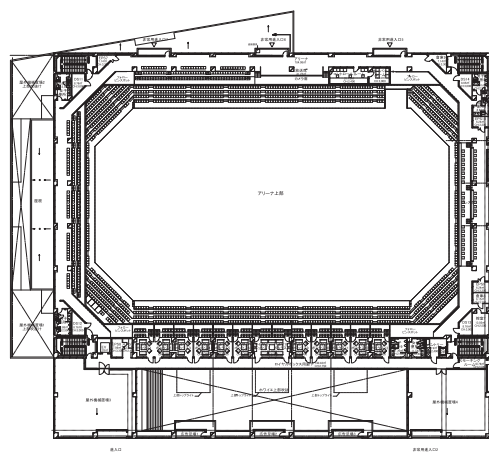

*Usage fees, capacity, number of seats, meal offerings, etc. are subject to change. Please check the facility website for details.

Convention Facilities

Name [Floor]	Area (㎡)	Capacity					Ceiling height (m)	Divisible	Internet	Dining/drinking	Approx. fee (9:00 ~ 21:00 /incl. tax)	Remarks
		Theater	School	Hollow Square Style	Dinner	Buffet						
Xebio Arena [1F~3F]	2,393	4,009	-	-	-	-	20.0 Approx.	×	-	○	2,090,000 yen/12hrs (Weekdays)	Incl. 104 VIP seats.
Dressing Room [1F]	18	-	-	-	-	-	2.7 Approx.	×	-	○	-	With shower and toilet
Waiting Room 1 [1F]	24	-	-	-	-	-	2.7 Approx.	×	-	○	-	Can be used together with Waiting Rooms 2 and 3
Waiting Room 2 [1F]	38	-	-	-	-	-	2.7 Approx.	×	-	○	-	Can be used together with Waiting Rooms 1 and 3
Waiting Room 3 [1F]	36	-	-	-	-	-	2.7 Approx.	×	-	○	-	Can be used together with Waiting Rooms 1 and 2
Waiting Room 4 [1F]	16	-	-	-	-	-	2.7 Approx.	×	-	○	-	Can be used together with Waiting Room 5
Waiting Room 5 [1F]	13	-	-	-	-	-	2.7 Approx.	×	-	○	-	Can be used together with Waiting Room 4
Waiting Room 6 [1F]	20	-	-	-	-	-	2.7 Approx.	×	-	○	-	-
Player's Waiting Room (Home) [1F]	74	-	-	-	-	-	3.0 Approx.	×	-	○	-	5 showers/ 2 toilets
Player's Waiting Room (Visitor) [1F]	74	-	-	-	-	-	3.0 Approx.	×	-	○	-	5 showers/ 2 toilets
Operation Headquarters [1F]	23	-	-	-	-	-	2.7 Approx.	×	-	○	-	-

Xebio Arena

1F

2F

3F