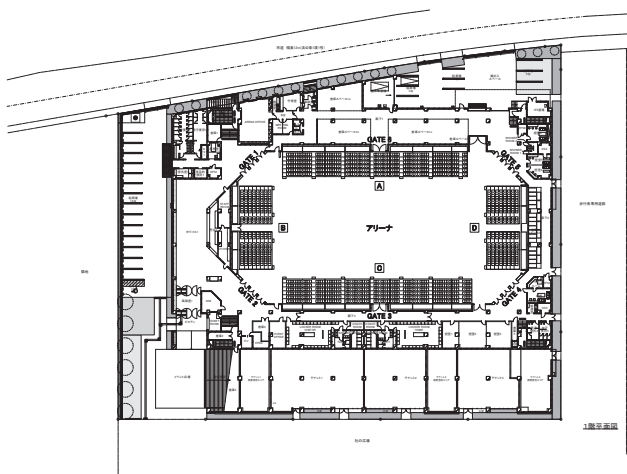

XEBIO ARENA SENDAI

Address | 1-4-10 Asuto-Nagamachi, Taihaku-ku, Sendai
TEL : 81-22-748-0877 FAX : 81-22-748-0883

Access | A 5 minute walk from JR Nagamachi Station and Nagamachi Subway Station.

E-mail | xebioarenasendai@xebio.co.jp

Available hours | 9:00~21:00 *Extended use negotiable

Reception desk hours | 9:00~18:00

Closed | Open all year round *May be closed for maintenance inspection.

The arena comes complete with four-sided LED 160 inch main vision and ribbon vision, and sound equipment. In addition to conventions, sports, and music, it can be used for various exhibitions such as car shows etc.

*Usage fees, capacity, number of seats, meal offerings, etc. are subject to change. Please check the facility website for details.

Convention Facilities