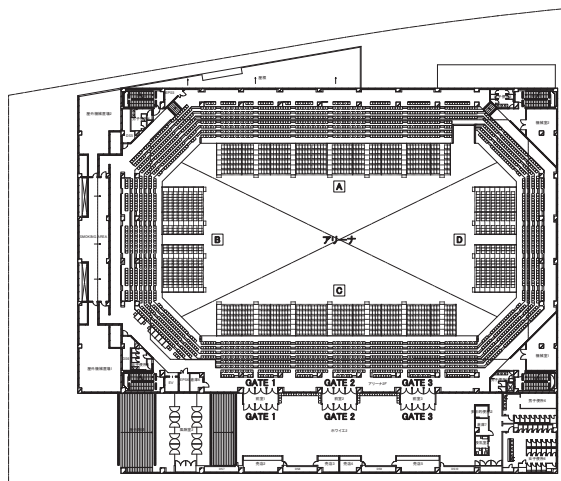

*Usage fees, capacity, number of seats, meal offerings, etc. are subject to change. Please check the facility website for details.

Convention Facilities

Name [Floor]	Area (㎡)	Capacity					Ceiling height (m)	Divisible	Internet	Dining/drinking	Approx. fee (9:00 ~ 21:00 /incl. tax)	Remarks
		Theater	School	Hollow Square Style	Dinner	Buffet						
Xebio Arena [1F~3F]	2,393	4,009	-	-	-	-	20.0 Approx.	×	-	○	2,090,000 yen/12hrs (Weekdays)	Incl. 104 VIP seats.
Dressing Room [1F]	18	-	-	-	-	-	2.7 Approx.	×	-	○	-	With shower and toilet
Waiting Room 1 [1F]	24	-	-	-	-	-	2.7 Approx.	×	-	○	-	Can be used together with Waiting Rooms 2 and 3
Waiting Room 2 [1F]	38	-	-	-	-	-	2.7 Approx.	×	-	○	-	Can be used together with Waiting Rooms 1 and 3
Waiting Room 3 [1F]	36	-	-	-	-	-	2.7 Approx.	×	-	○	-	Can be used together with Waiting Rooms 1 and 2
Waiting Room 4 [1F]	16	-	-	-	-	-	2.7 Approx.	×	-	○	-	Can be used together with Waiting Room 5
Waiting Room 5 [1F]	13	-	-	-	-	-	2.7 Approx.	×	-	○	-	Can be used together with Waiting Room 4
Waiting Room 6 [1F]	20	-	-	-	-	-	2.7 Approx.	×	-	○	-	-
Player's Waiting Room (Home) [1F]	74	-	-	-	-	-	3.0 Approx.	×	-	○	-	5 showers/ 2 toilets
Player's Waiting Room (Visitor) [1F]	74	-	-	-	-	-	3.0 Approx.	×	-	○	-	5 showers/ 2 toilets
Operation Headquarters [1F]	23	-	-	-	-	-	2.7 Approx.	×	-	○	-	-

Xebio Arena

1F

2F

3F