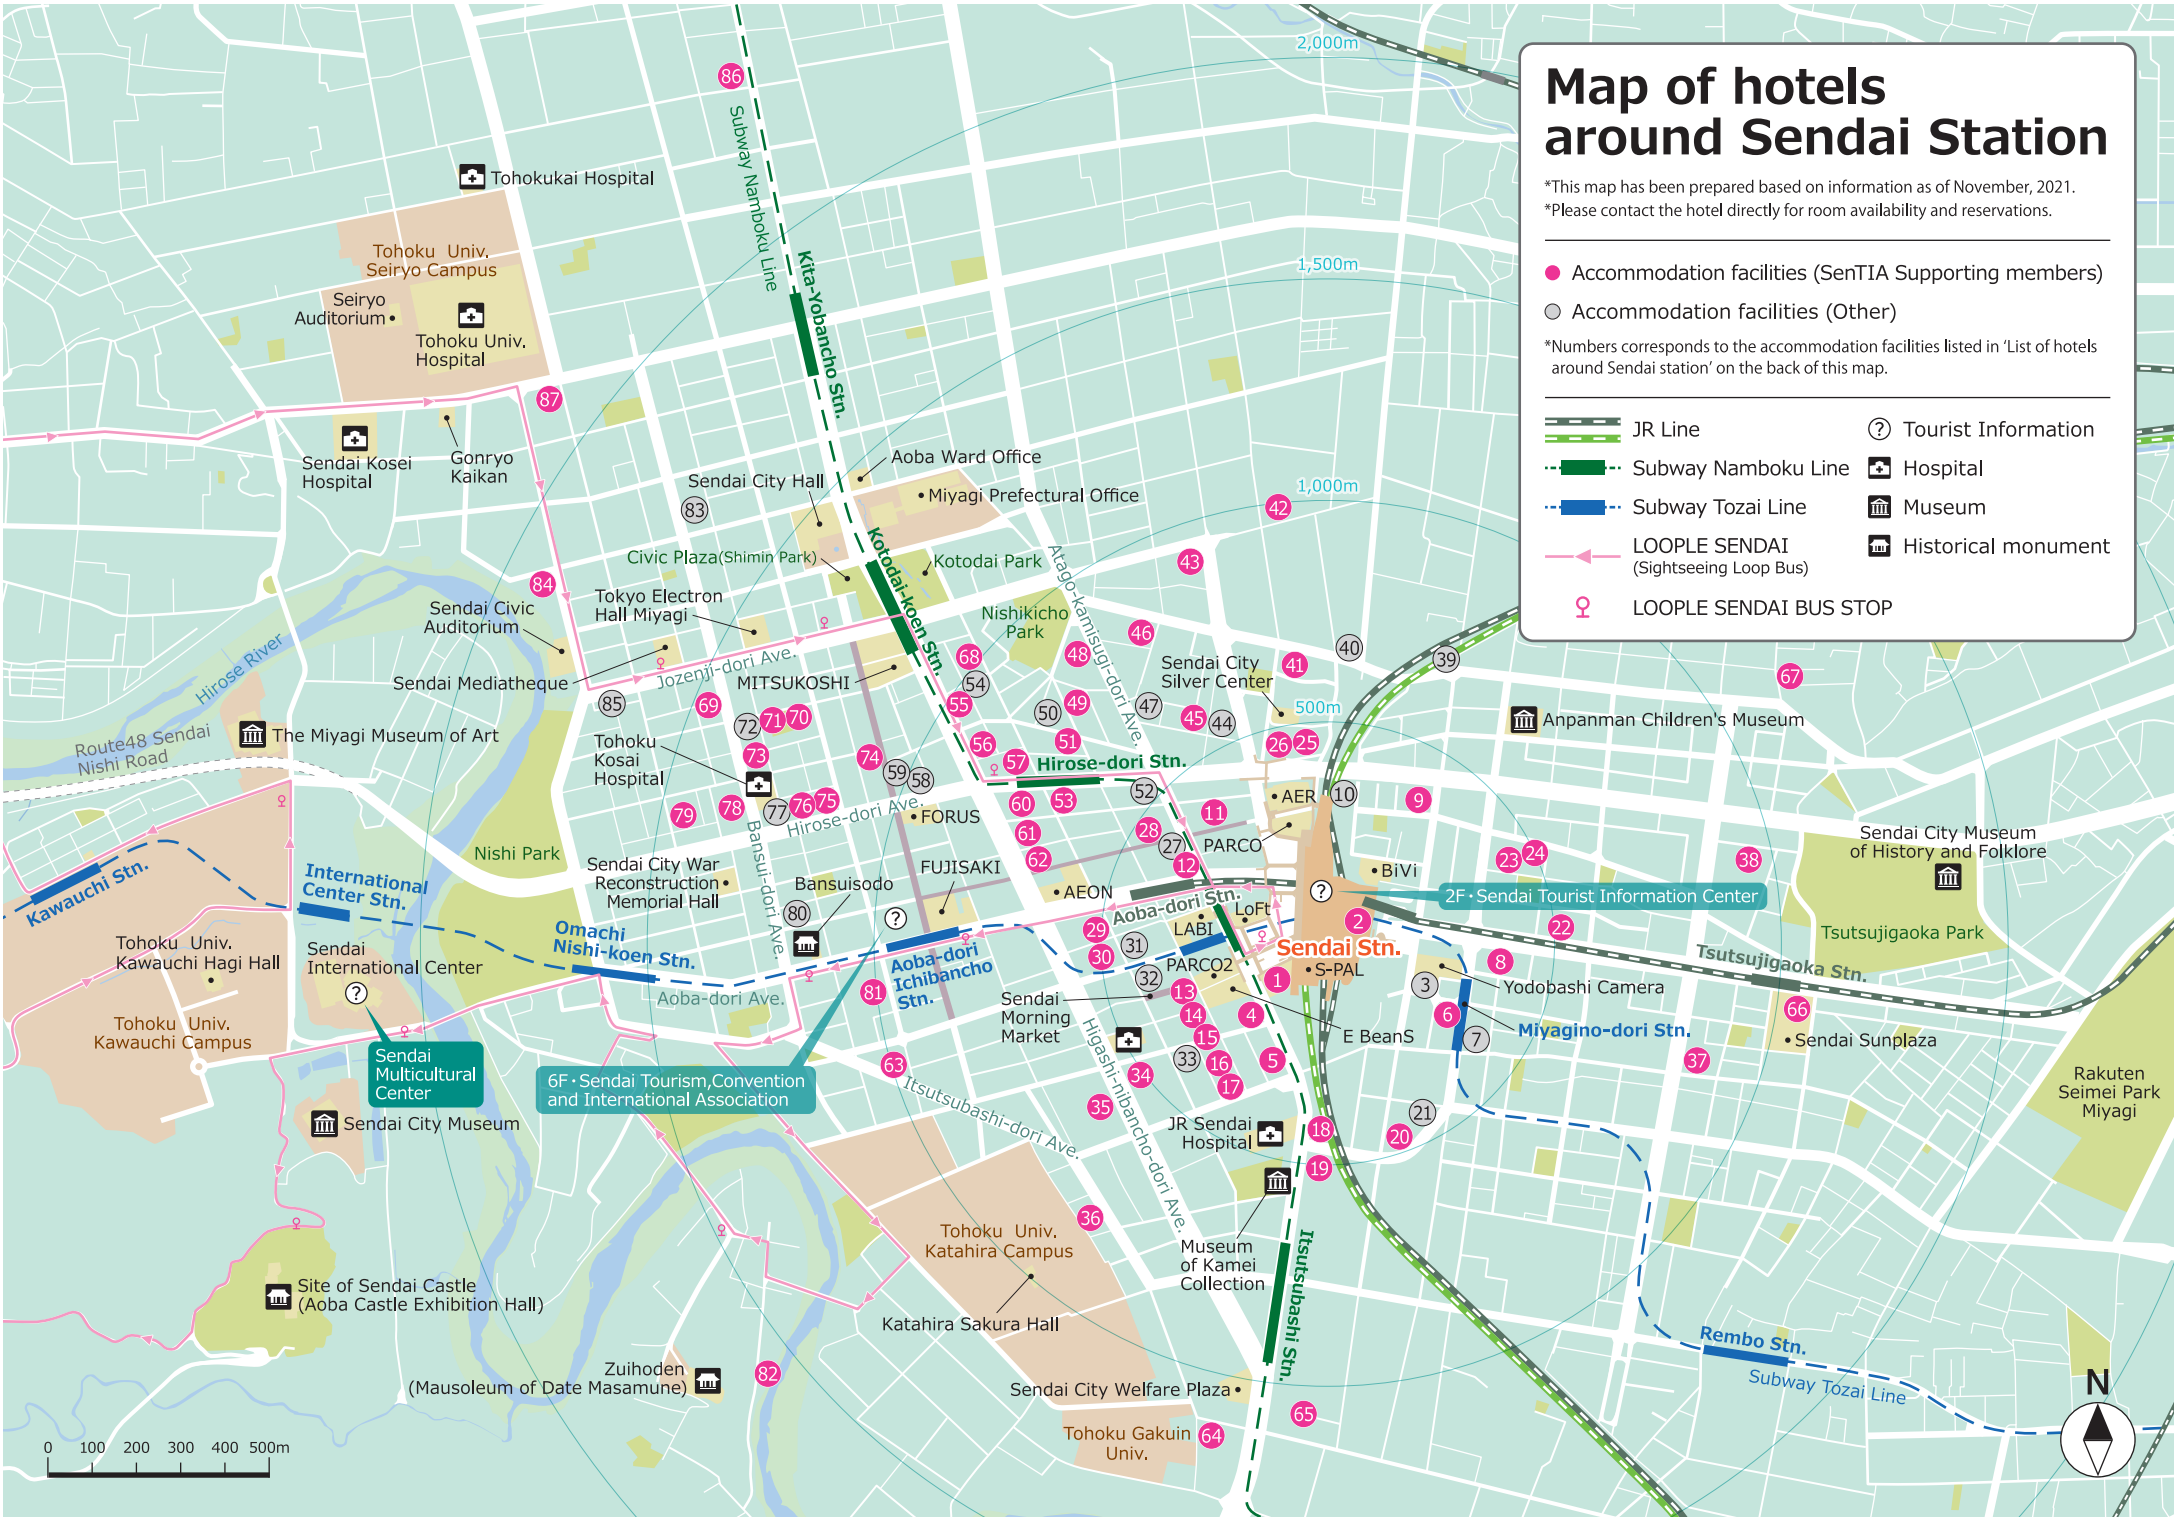

# Map of hotels around Sendai Station

\*This map has been prepared based on information as of November, 2021.  
 \*Please contact the hotel directly for room availability and reservations.

- Accommodation facilities (SentTIA Supporting members)
- Accommodation facilities (Other)

\*Numbers corresponds to the accommodation facilities listed in 'List of hotels around Sendai station' on the back of this map.

	JR Line		Tourist Information
	Subway Namboku Line		Hospital
	Subway Tozai Line		Museum
	LOOPLE SENDAI (Sightseeing Loop Bus)		Historical monument
	LOOPLE SENDAI BUS STOP		

# List of hotels around Sendai station