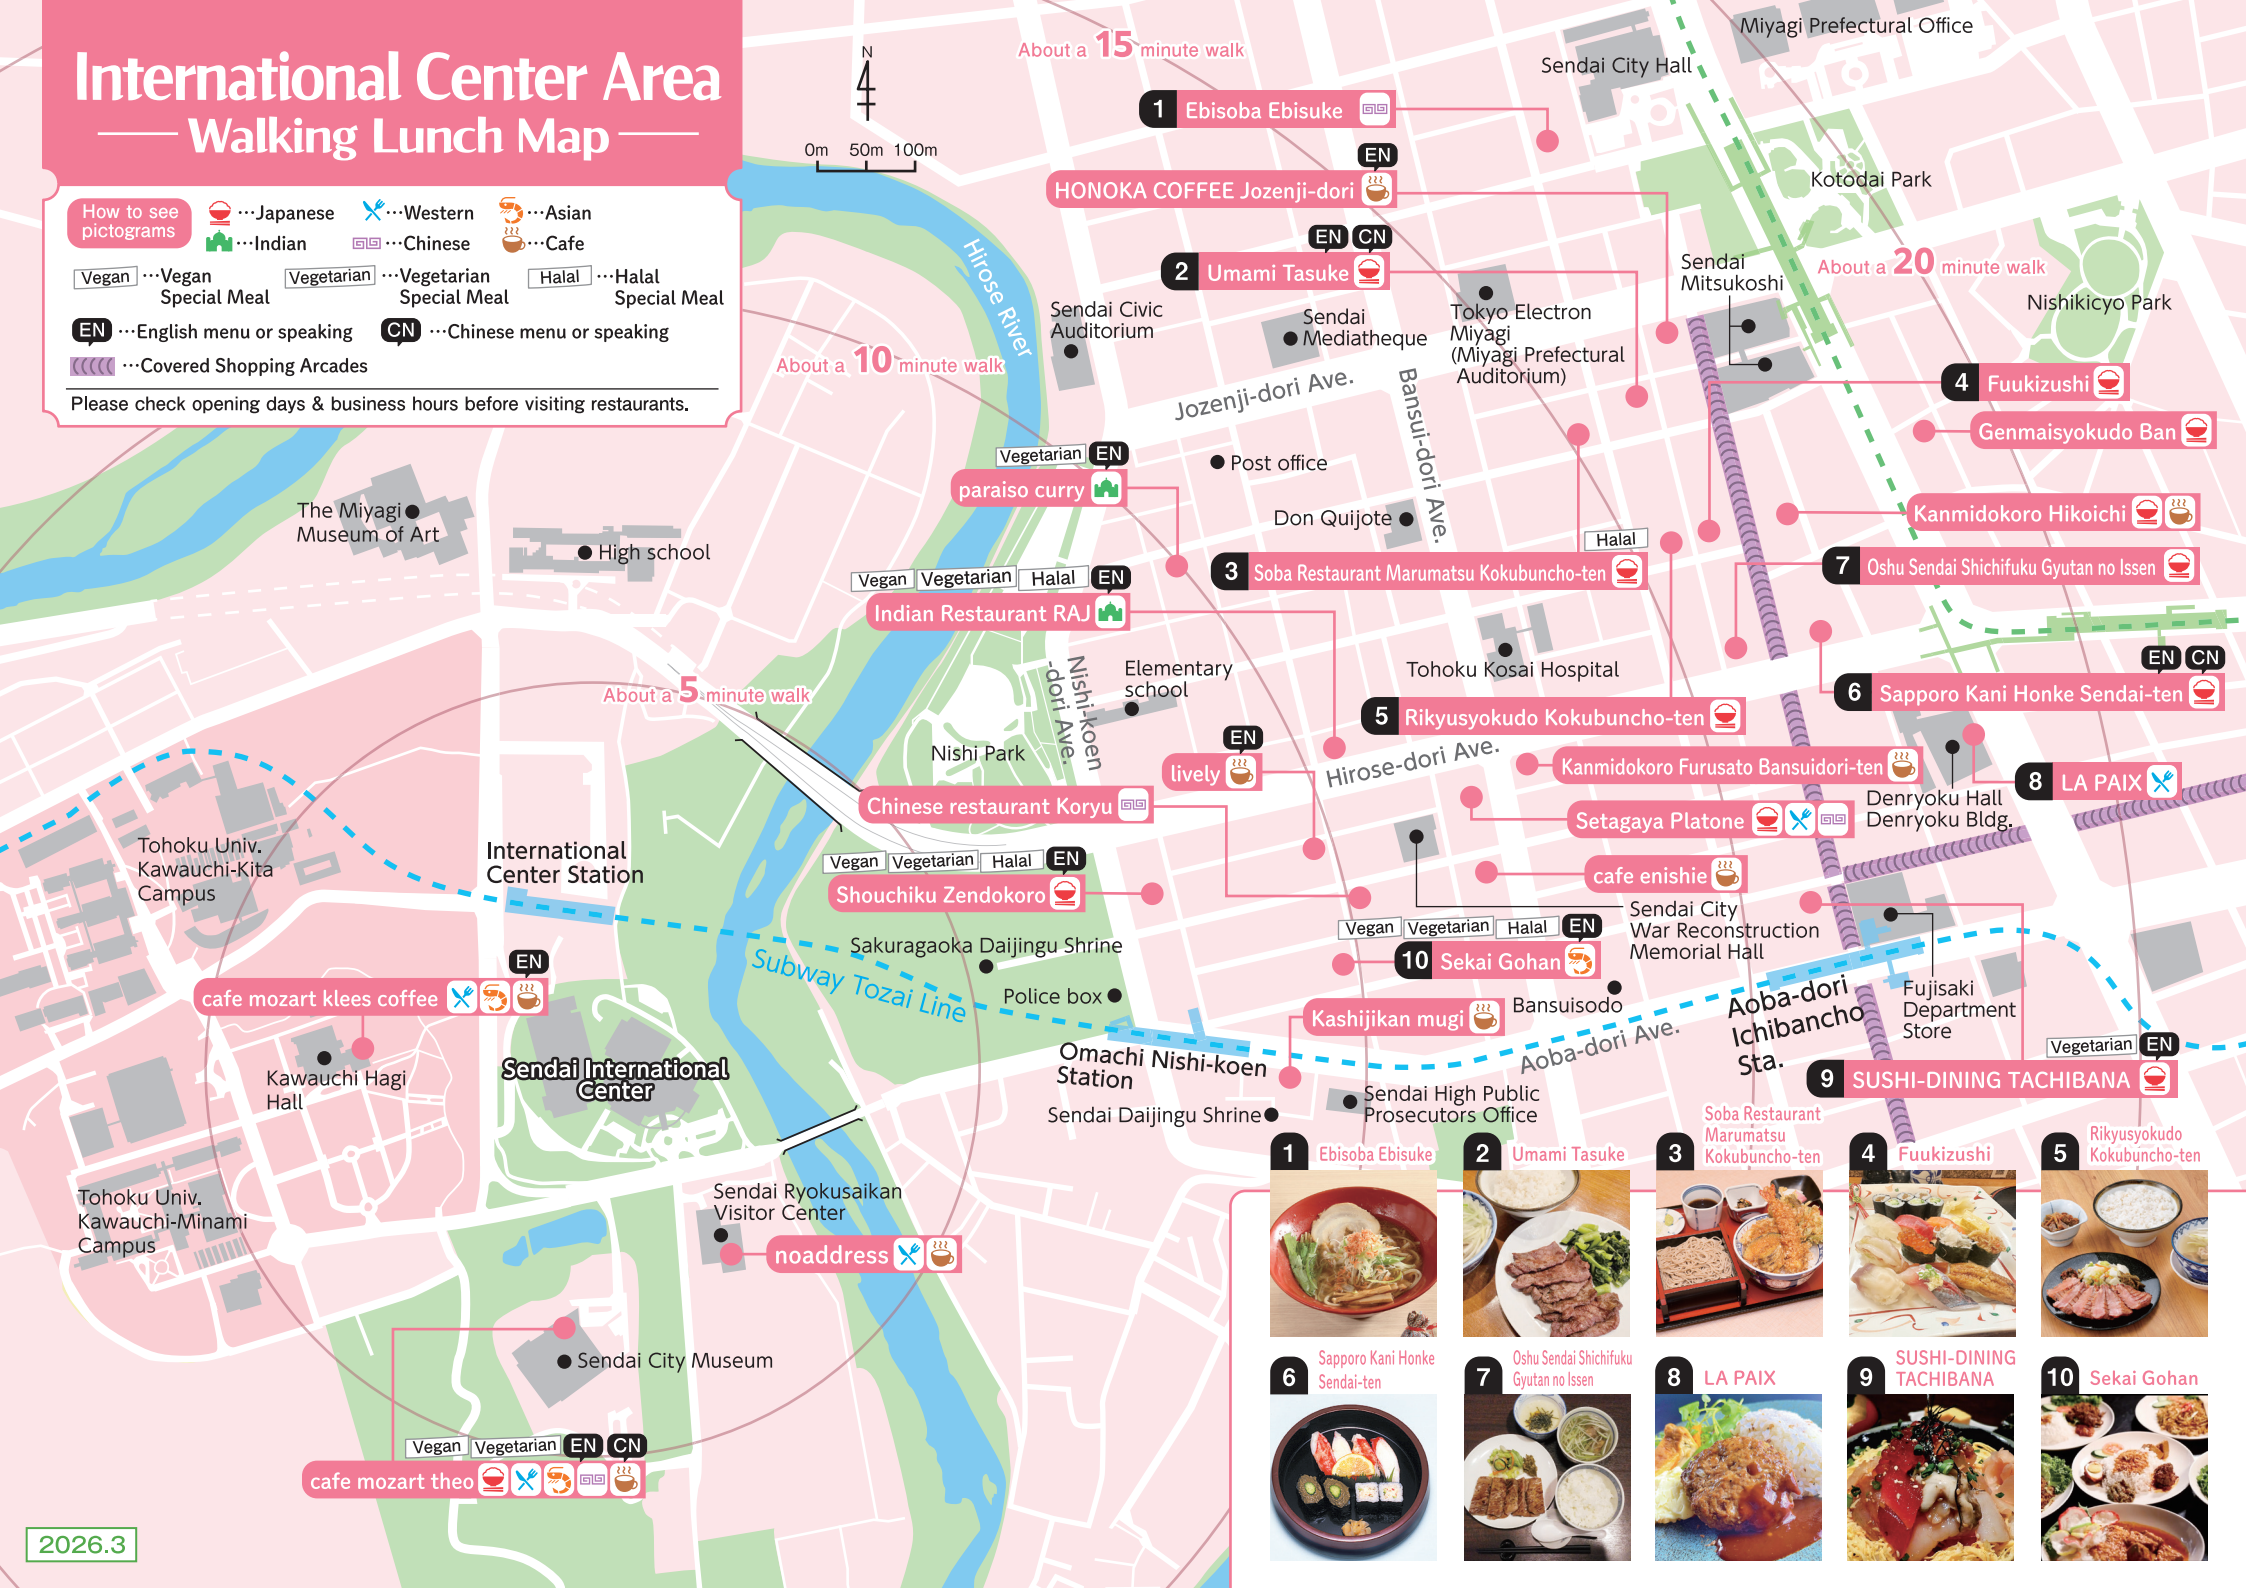

# International Center Area

## Walking Lunch Map

**How to see pictograms**

- Japanese (🍜)
- Western (🍔)
- Asian (🍜)
- Indian (🍛)
- Chinese (🍜)
- Cafe (☕)
- Vegan Special Meal (🌱)
- Vegetarian Special Meal (🌿)
- Halal Special Meal (🕌)
- English menu or speaking (EN)
- Chinese menu or speaking (CN)
- Covered Shopping Arcades (🛍️)

Please check opening days & business hours before visiting restaurants.

<p><b>1</b> Ebisoba Ebisuke</p> 	<p><b>2</b> Umami Tasuke</p> 	<p><b>3</b> Soba Restaurant Marumatsu Kokubuncho-ten</p> 	<p><b>4</b> Fuukizushi</p> 	<p><b>5</b> Rikyusyokudo Kokubuncho-ten</p> 
<p><b>6</b> Sapporo Kani Honke Sendai-ten</p> 	<p><b>7</b> Oshu Sendai Shichifuku Gyutan no Issen</p> 	<p><b>8</b> LA PAIX</p> 	<p><b>9</b> SUSHI-DINING TACHIBANA</p> 	<p><b>10</b> Sekai Gohan</p> 