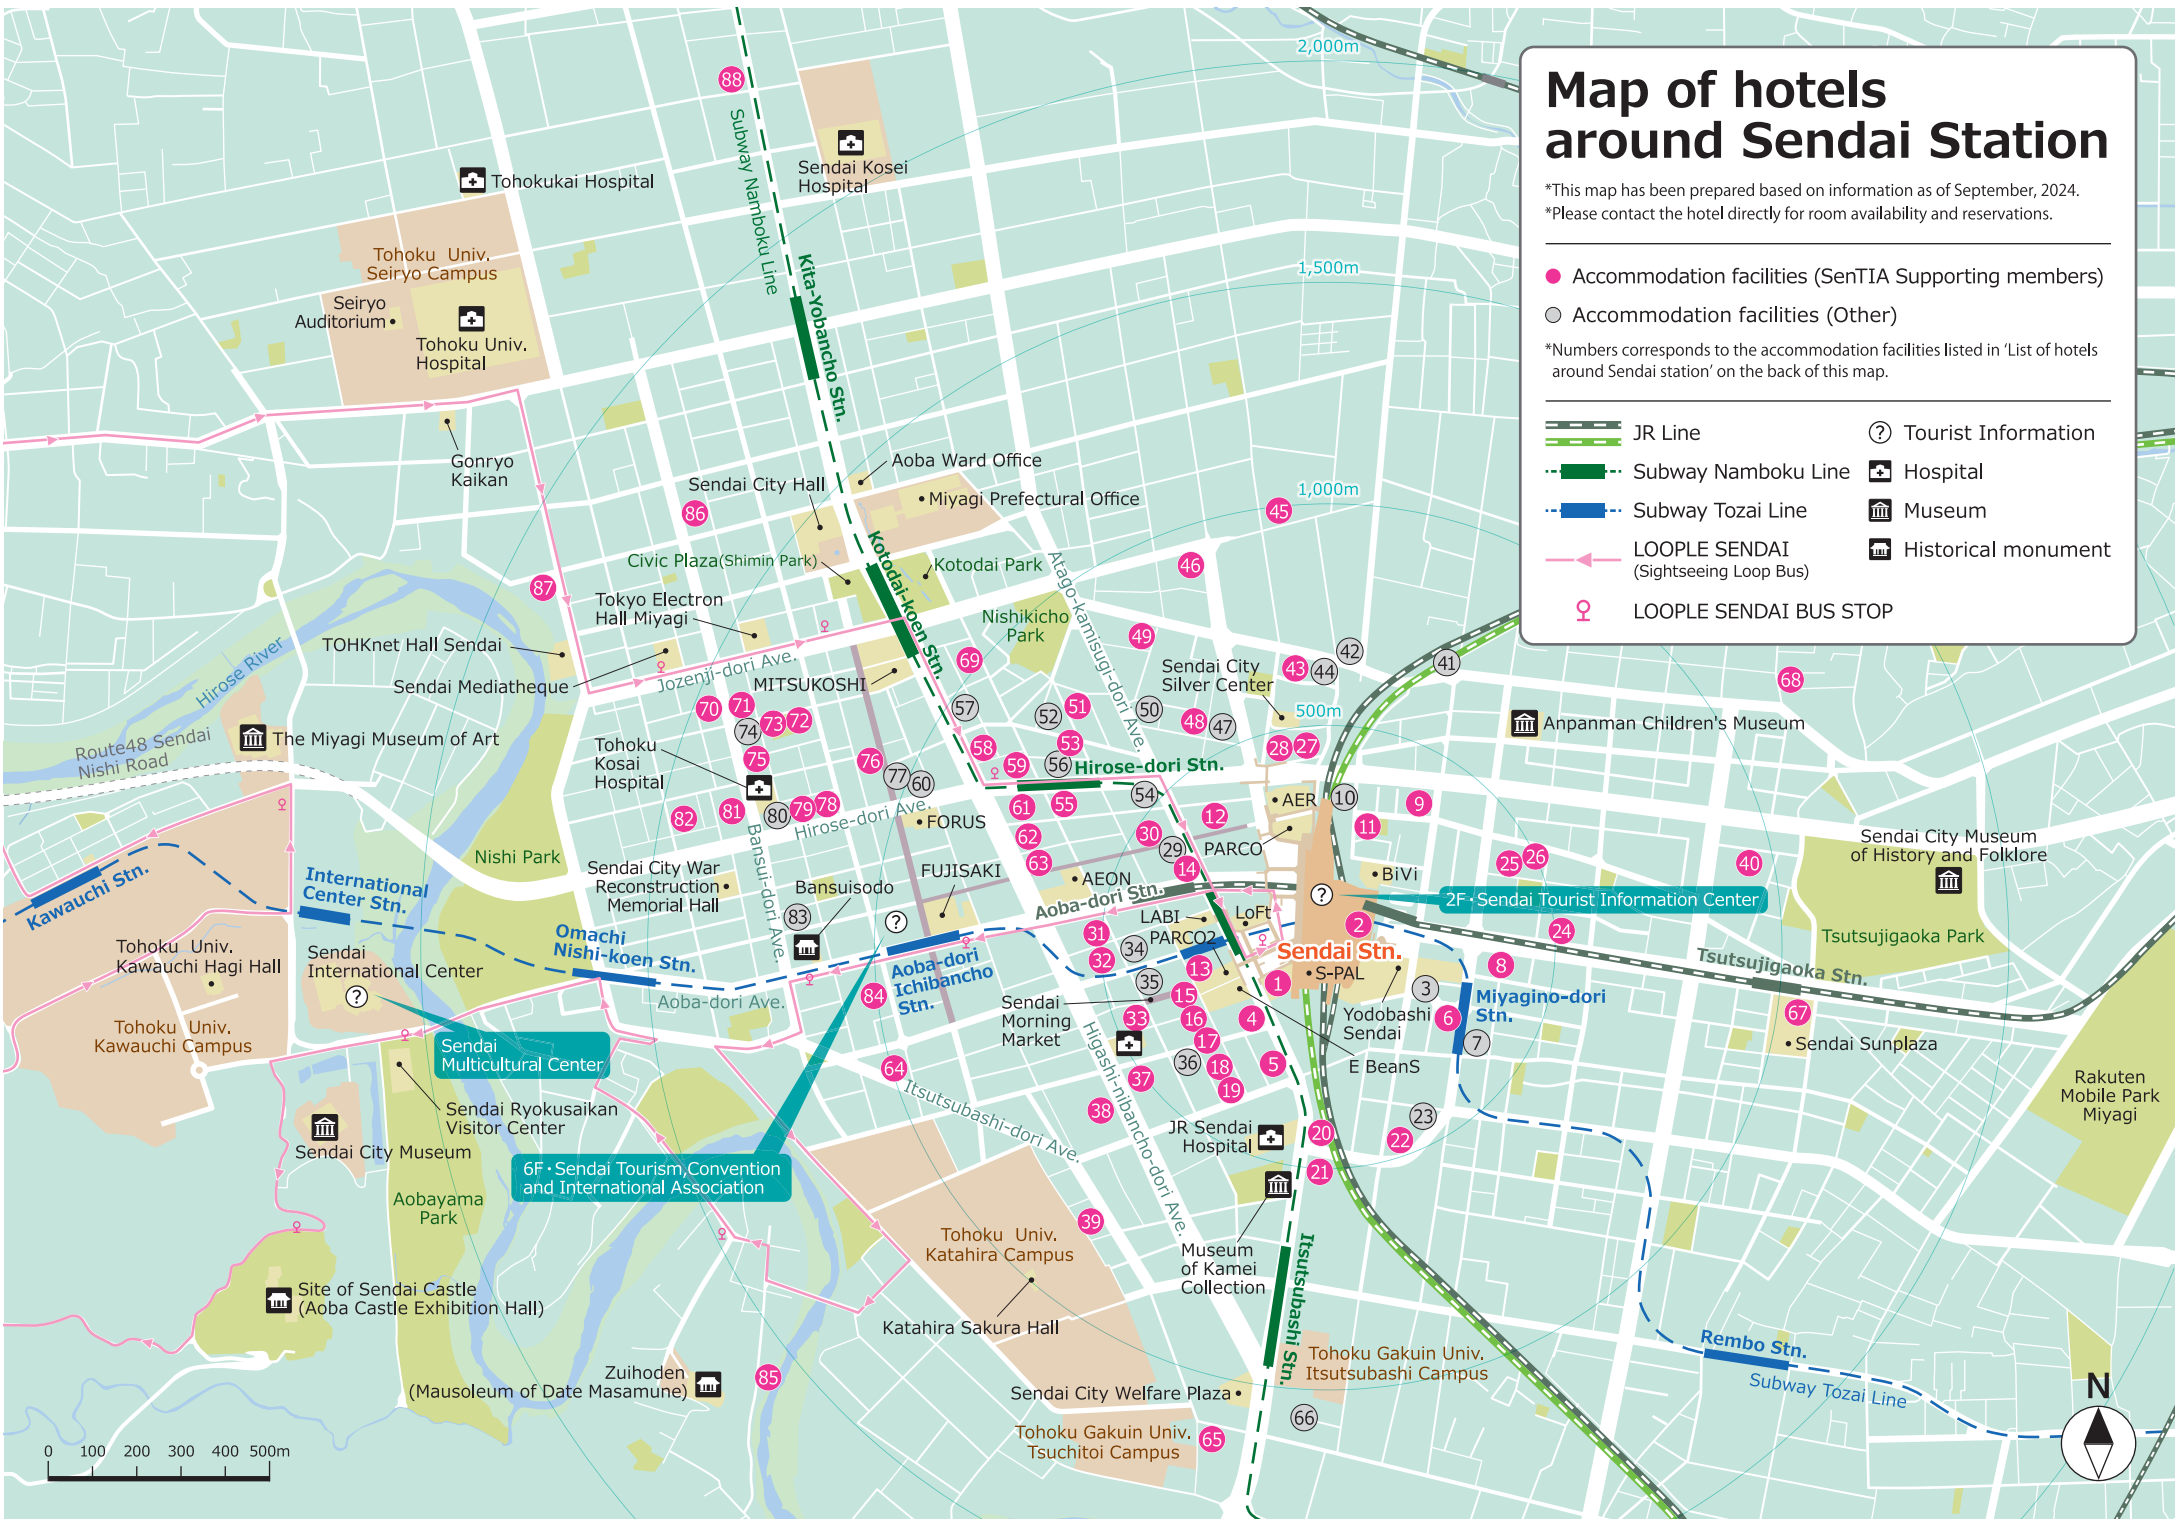

# Map of hotels around Sendai Station

\*This map has been prepared based on information as of September, 2024.  
 \*Please contact the hotel directly for room availability and reservations.

● Accommodation facilities (SenTIA Supporting members)

○ Accommodation facilities (Other)

\*Numbers corresponds to the accommodation facilities listed in 'List of hotels around Sendai station' on the back of this map.

-  JR Line
-  Subway Namboku Line
-  Subway Tozai Line
-  LOOPLE SENDAI (Sightseeing Loop Bus)
-  LOOPLE SENDAI BUS STOP
-  Tourist Information
-  Hospital
-  Museum
-  Historical monument

6F • Sendai Tourism, Convention and International Association

2F • Sendai Tourist Information Center

# List of hotels around Sendai station