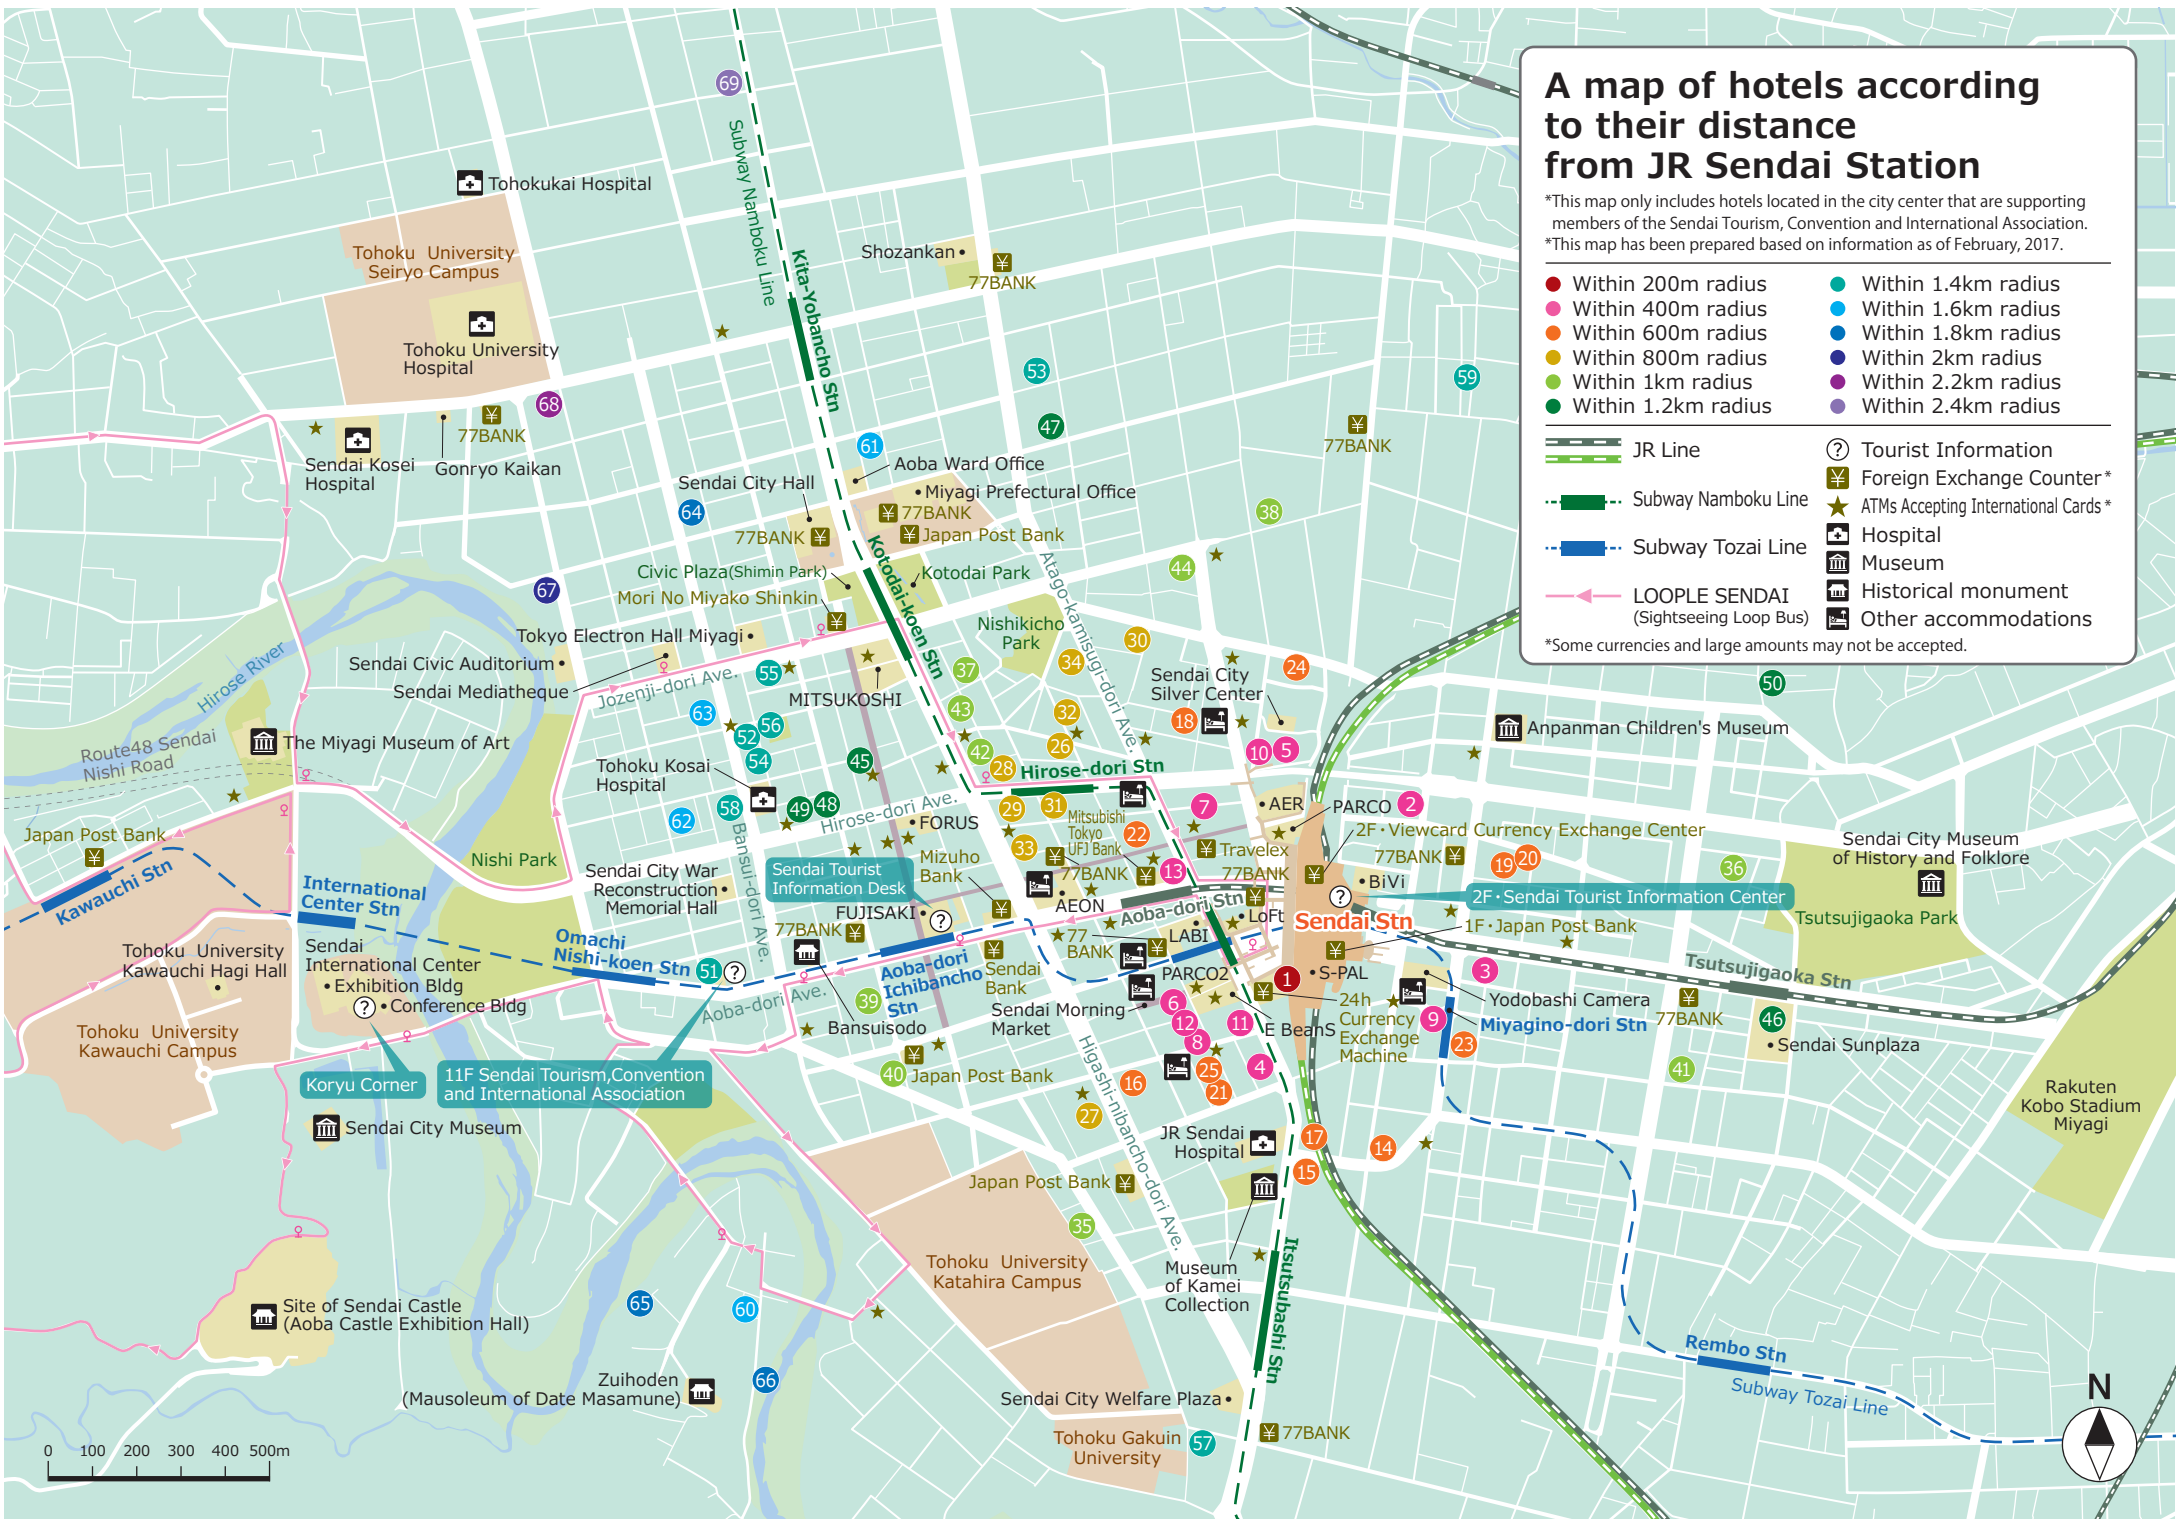

A map of hotels according to their distance from JR Sendai Station

*This map only includes hotels located in the city center that are supporting members of the Sendai Tourism, Convention and International Association.
*This map has been prepared based on information as of February, 2017.

● Within 200m radius	● Within 1.4km radius
● Within 400m radius	● Within 1.6km radius
● Within 600m radius	● Within 1.8km radius
● Within 800m radius	● Within 2km radius
● Within 1km radius	● Within 2.2km radius
● Within 1.2km radius	● Within 2.4km radius

JR Line	Tourist Information
Subway Namboku Line	Foreign Exchange Counter*
Subway Tozai Line	ATMs Accepting International Cards*
LOOPLE SENDAI (Sightseeing Loop Bus)	Hospital
	Museum
	Historical monument
	Other accommodations

*Some currencies and large amounts may not be accepted.

0 100 200 300 400 500m