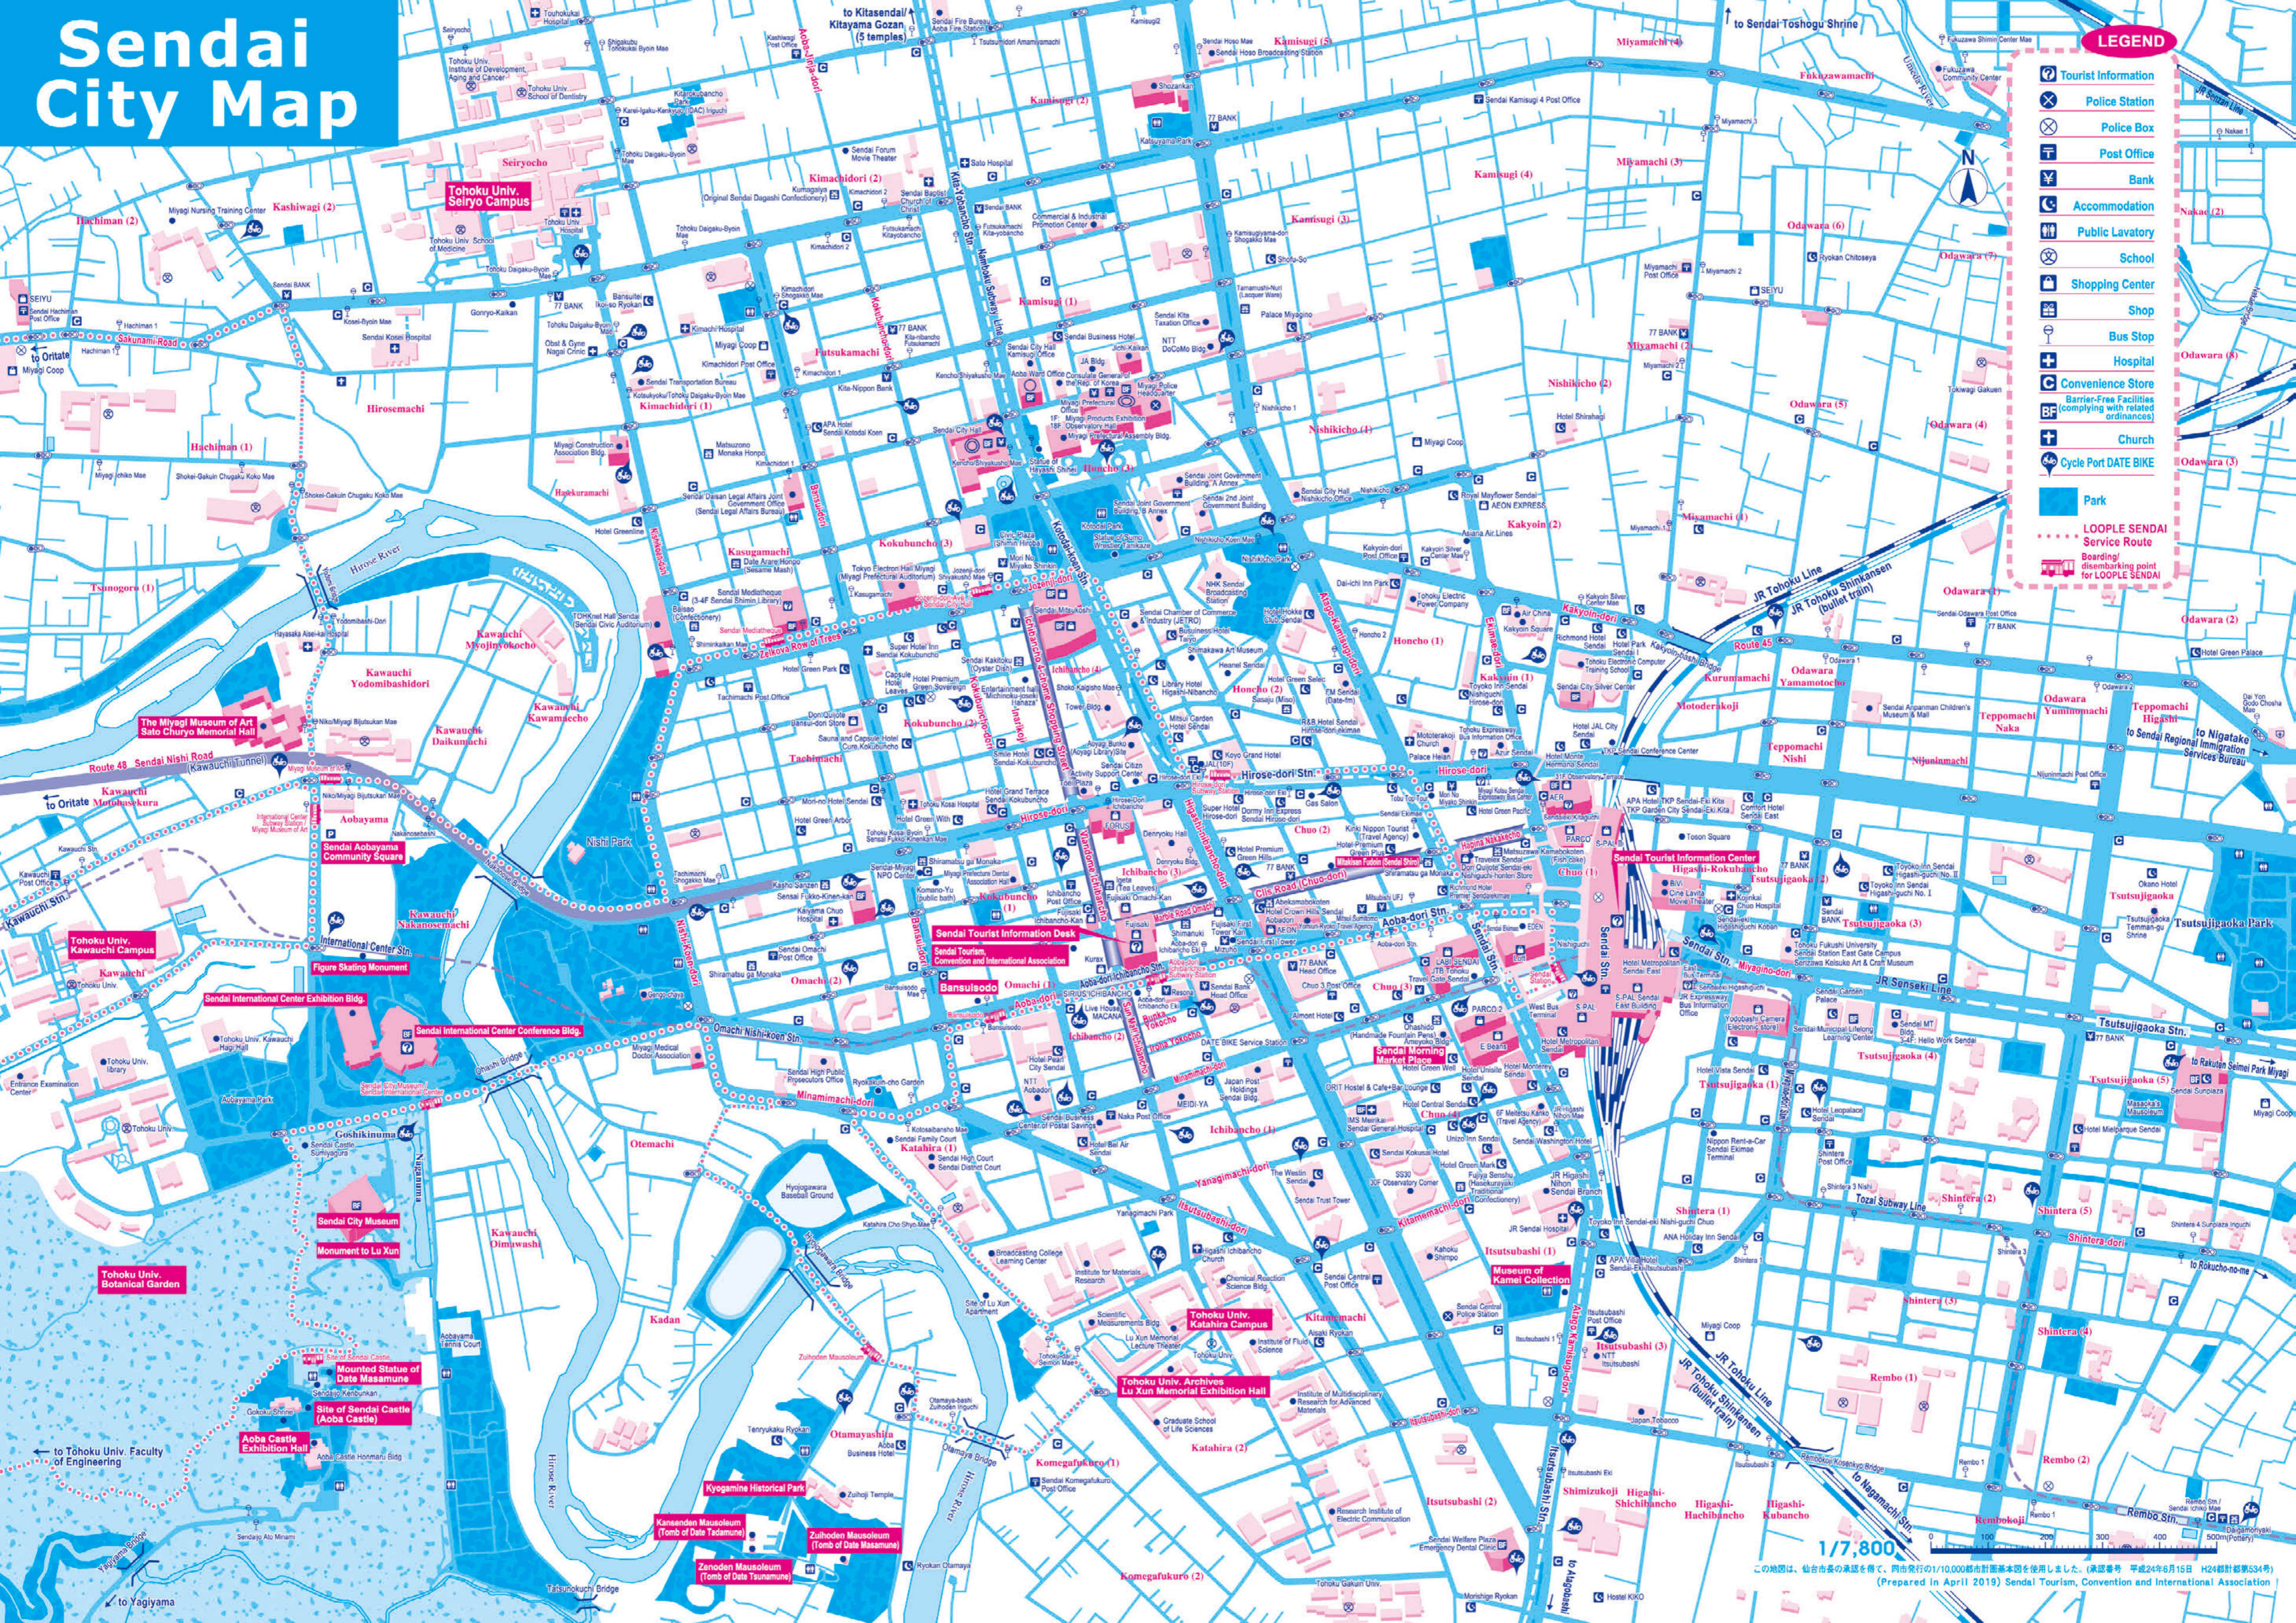

# Sendai City Map

## LEGEND

- Tourist Information
- Police Station
- Police Box
- Post Office
- Bank
- Accommodation
- Public Lavatory
- School
- Shopping Center
- Shop
- Bus Stop
- Hospital
- Convenience Store
- Barrier-Free Facilities (complying with related ordinances)
- Church
- Cycle Port DATE BIKE
- Park
- LOOPLE SENDAI Service Route
- Boarding/disembarking point for LOOPLE SENDAI

1/7,800

この地図は、仙台市長の承認を得て、同市発行の1/10,000都市計画基本図面を使用しました。(承認番号 平成24年6月15日 H24都市計第534号)  
(Prepared in April 2019) Sendai Tourism, Convention and International Association